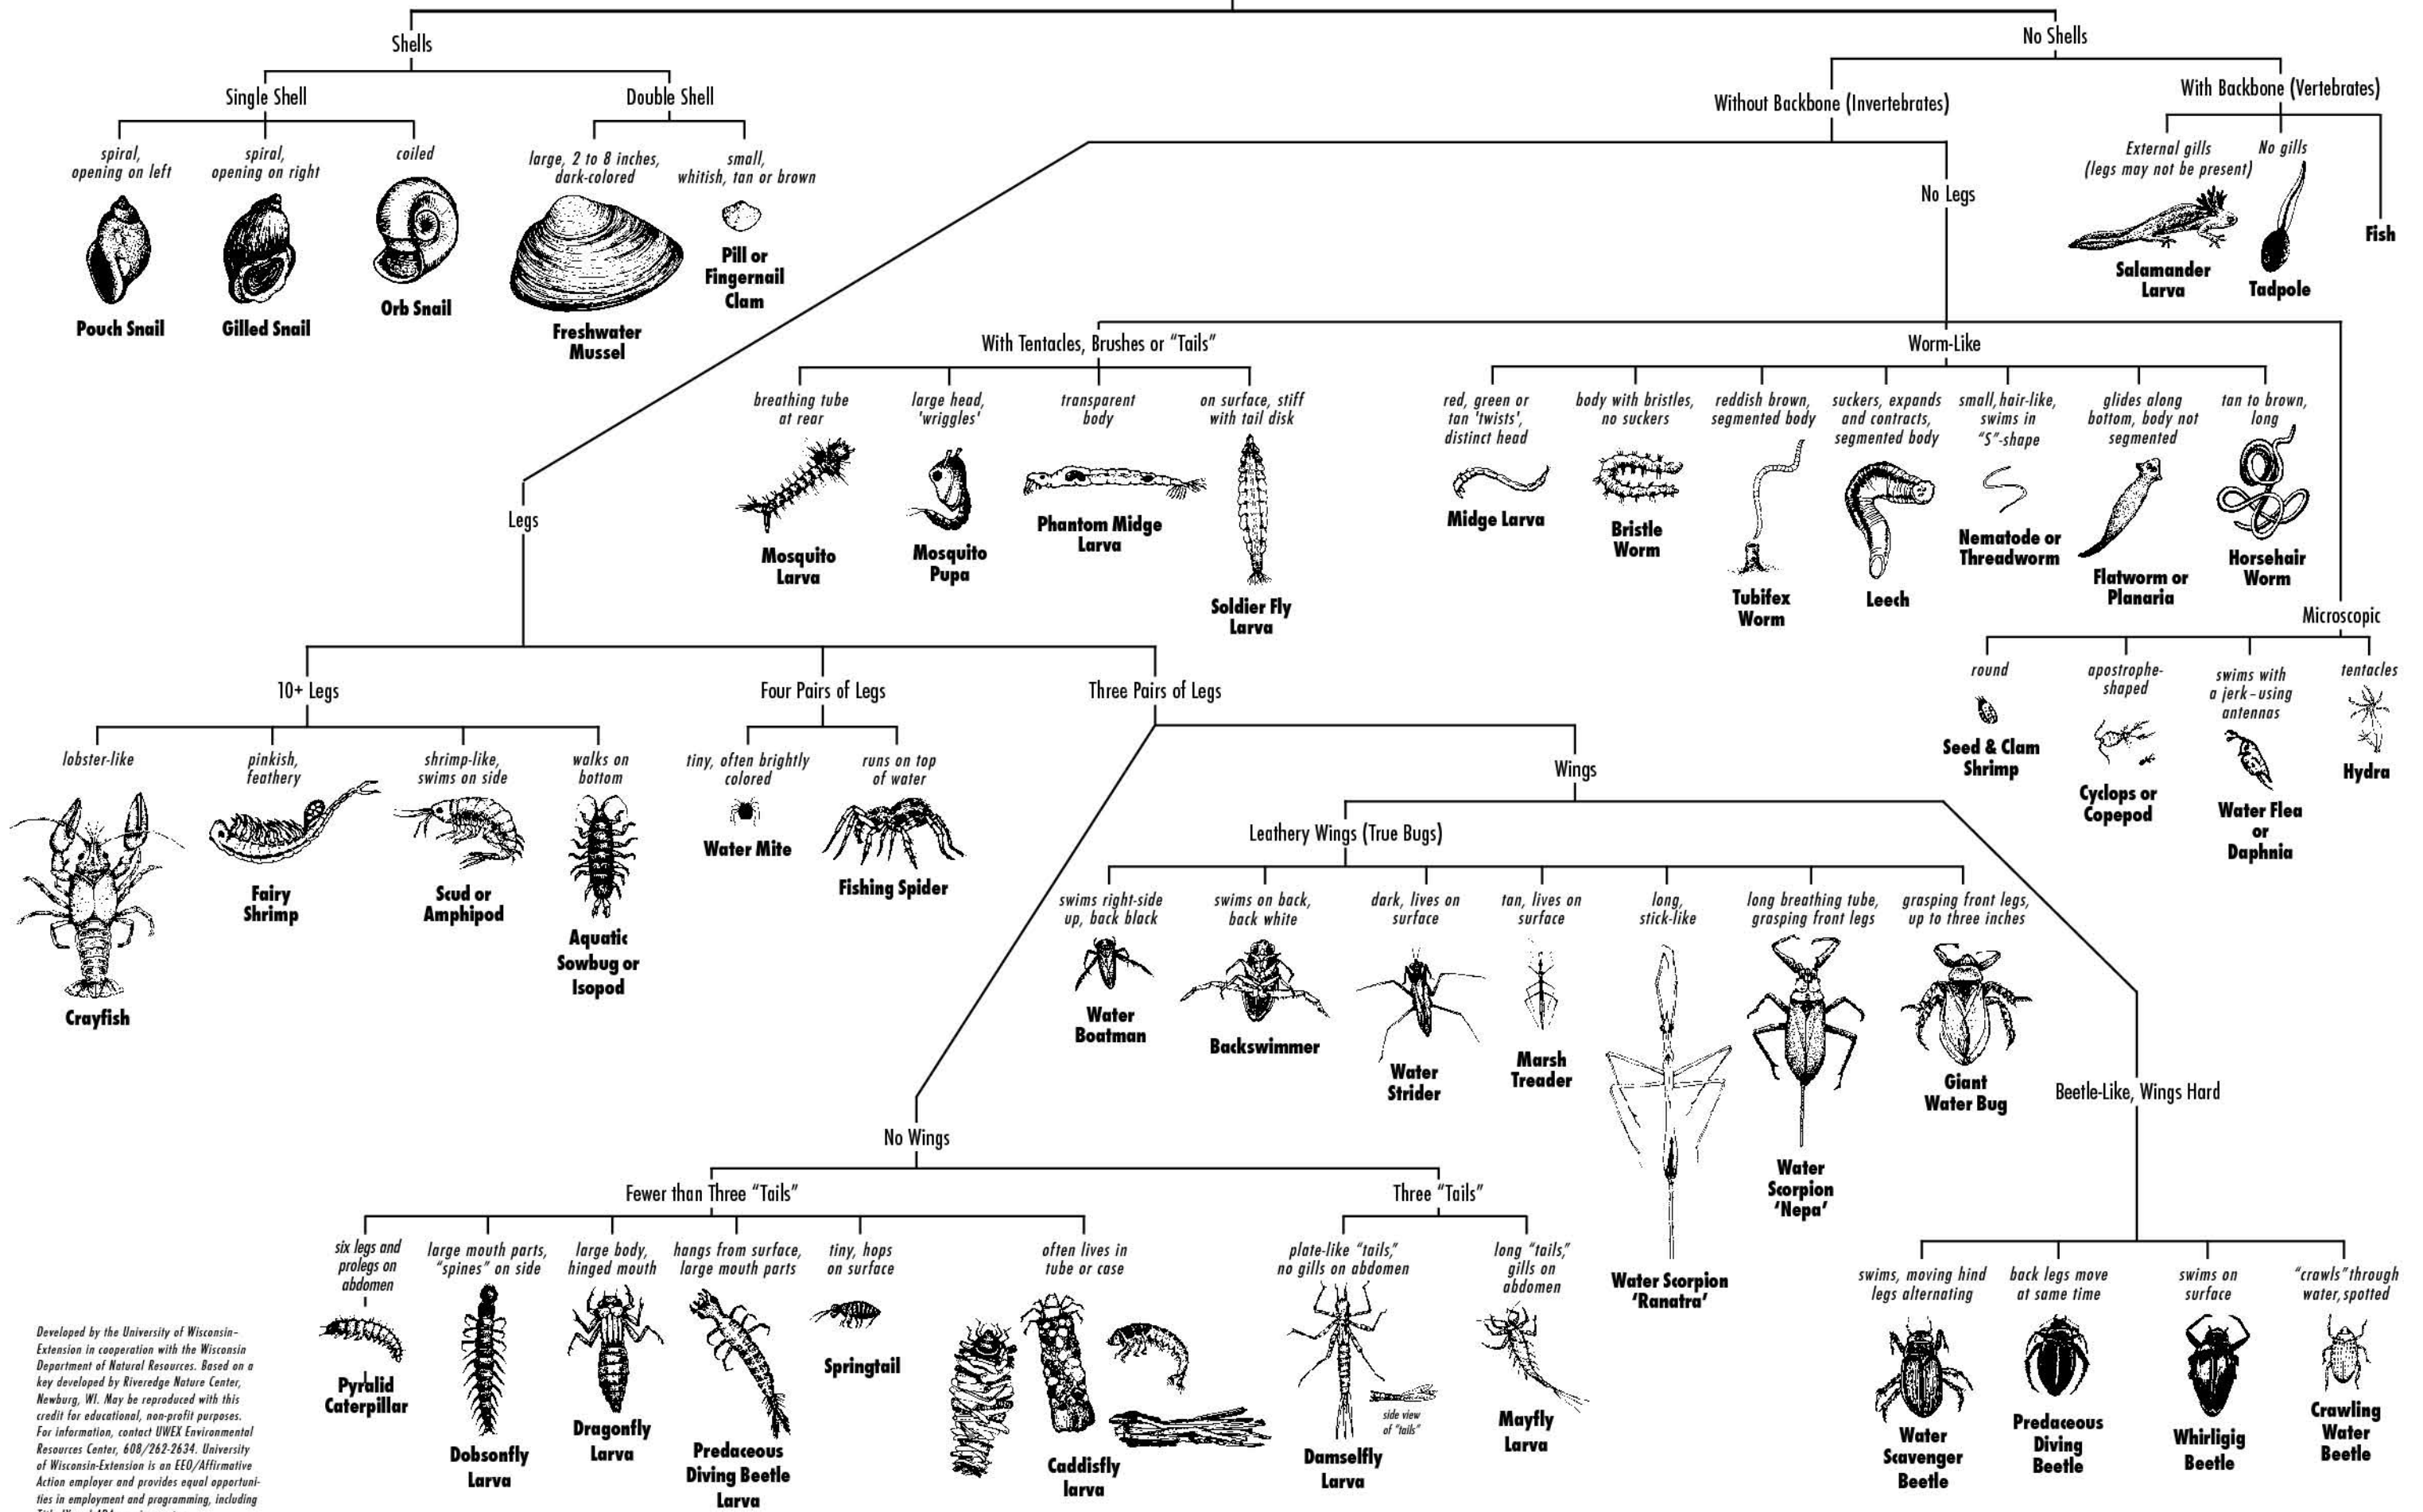

# Key to Life in the Pond

(Sizes of illustrations are not proportional.)

Developed by the University of Wisconsin-Extension in cooperation with the Wisconsin Department of Natural Resources. Based on a key developed by Riveredge Nature Center, Newburg, WI. May be reproduced with this credit for educational, non-profit purposes. For information, contact UWEX Environmental Resources Center, 608/262-2634. University of Wisconsin-Extension is an EEO/Affirmative Action employer and provides equal opportunities in employment and programming, including Title IX and ADA requirements.